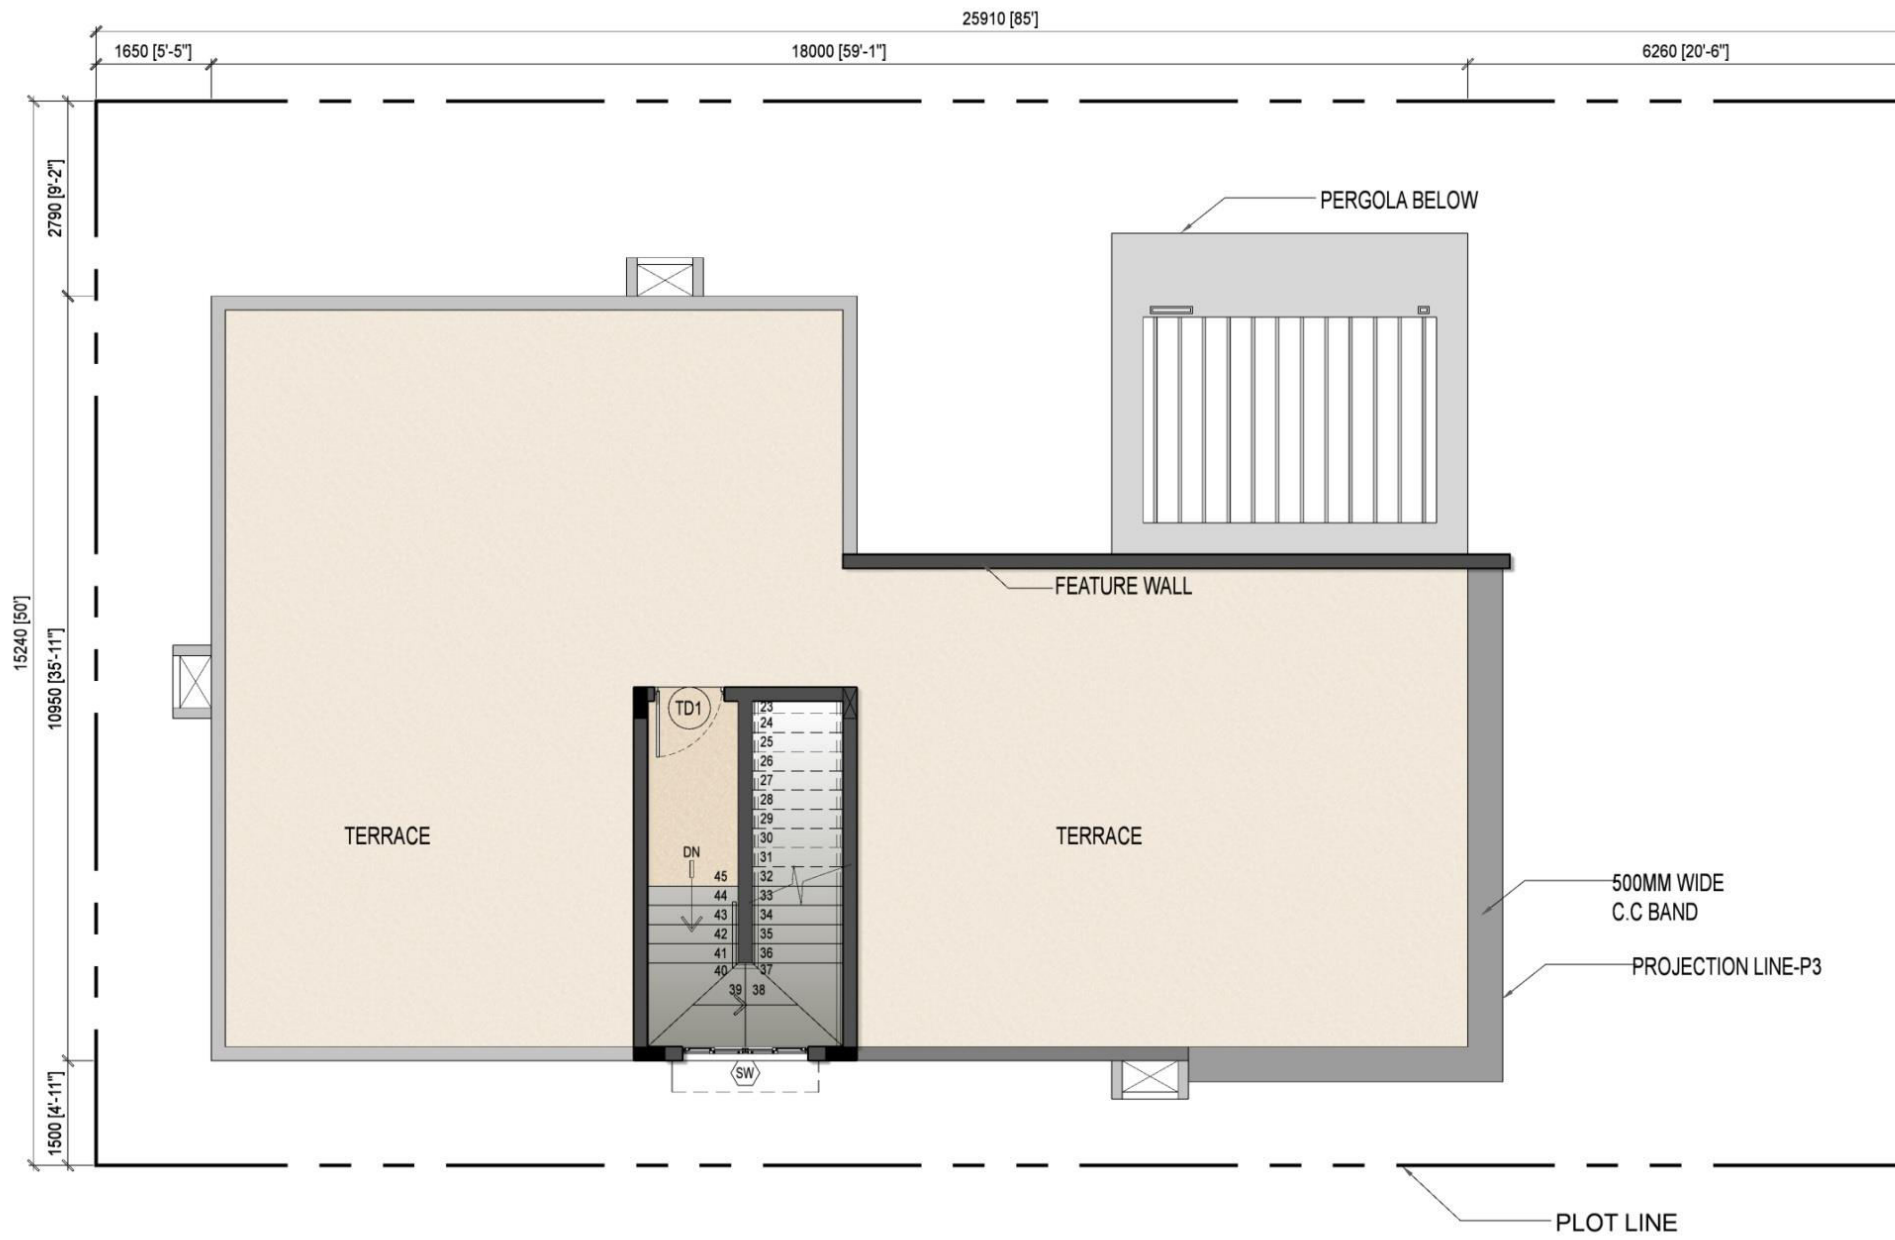

	EF VILLA
	WF VILLA

** 100% of Portico, covered balconies is loaded.
Open Decks ,Terrace areas are excluded.

GROUND FLOOR: 1927.29 SFT
FIRST FLOOR : 1884.83 SFT
TERRACE FLOOR : 184.28 SFT
TOTAL AREA : 3996.40 SFT

FIRST FLOOR PLAN.

** 100% of Portico, covered balconies is loaded.
Open Decks ,Terrace areas are excluded.

GROUND FLOOR: 1927.29 SFT
FIRST FLOOR : 1884.83 SFT
 TERRACE FLOOR : 184.28 SFT
TOTAL AREA : 3996.40 SFT

TERRACE FLOOR PLAN.

** 100% of Portico, covered balconies is loaded.
Open Decks ,Terrace areas are excluded.

GROUND FLOOR: 1927.29 SFT
FIRST FLOOR : 1884.83 SFT
TERRACE FLOOR : 184.28 SFT
TOTAL AREA : 3996.40 SFT

VILLA VIEW.

** 100% of Portico, covered balconies is loaded.
Open Decks ,Terrace areas are excluded.

GROUND FLOOR: 1965.56 SFT
FIRST FLOOR : 1882.68 SFT
TERRACE FLOOR : 184.17 SFT
TOTAL AREA : 4032.41 SFT