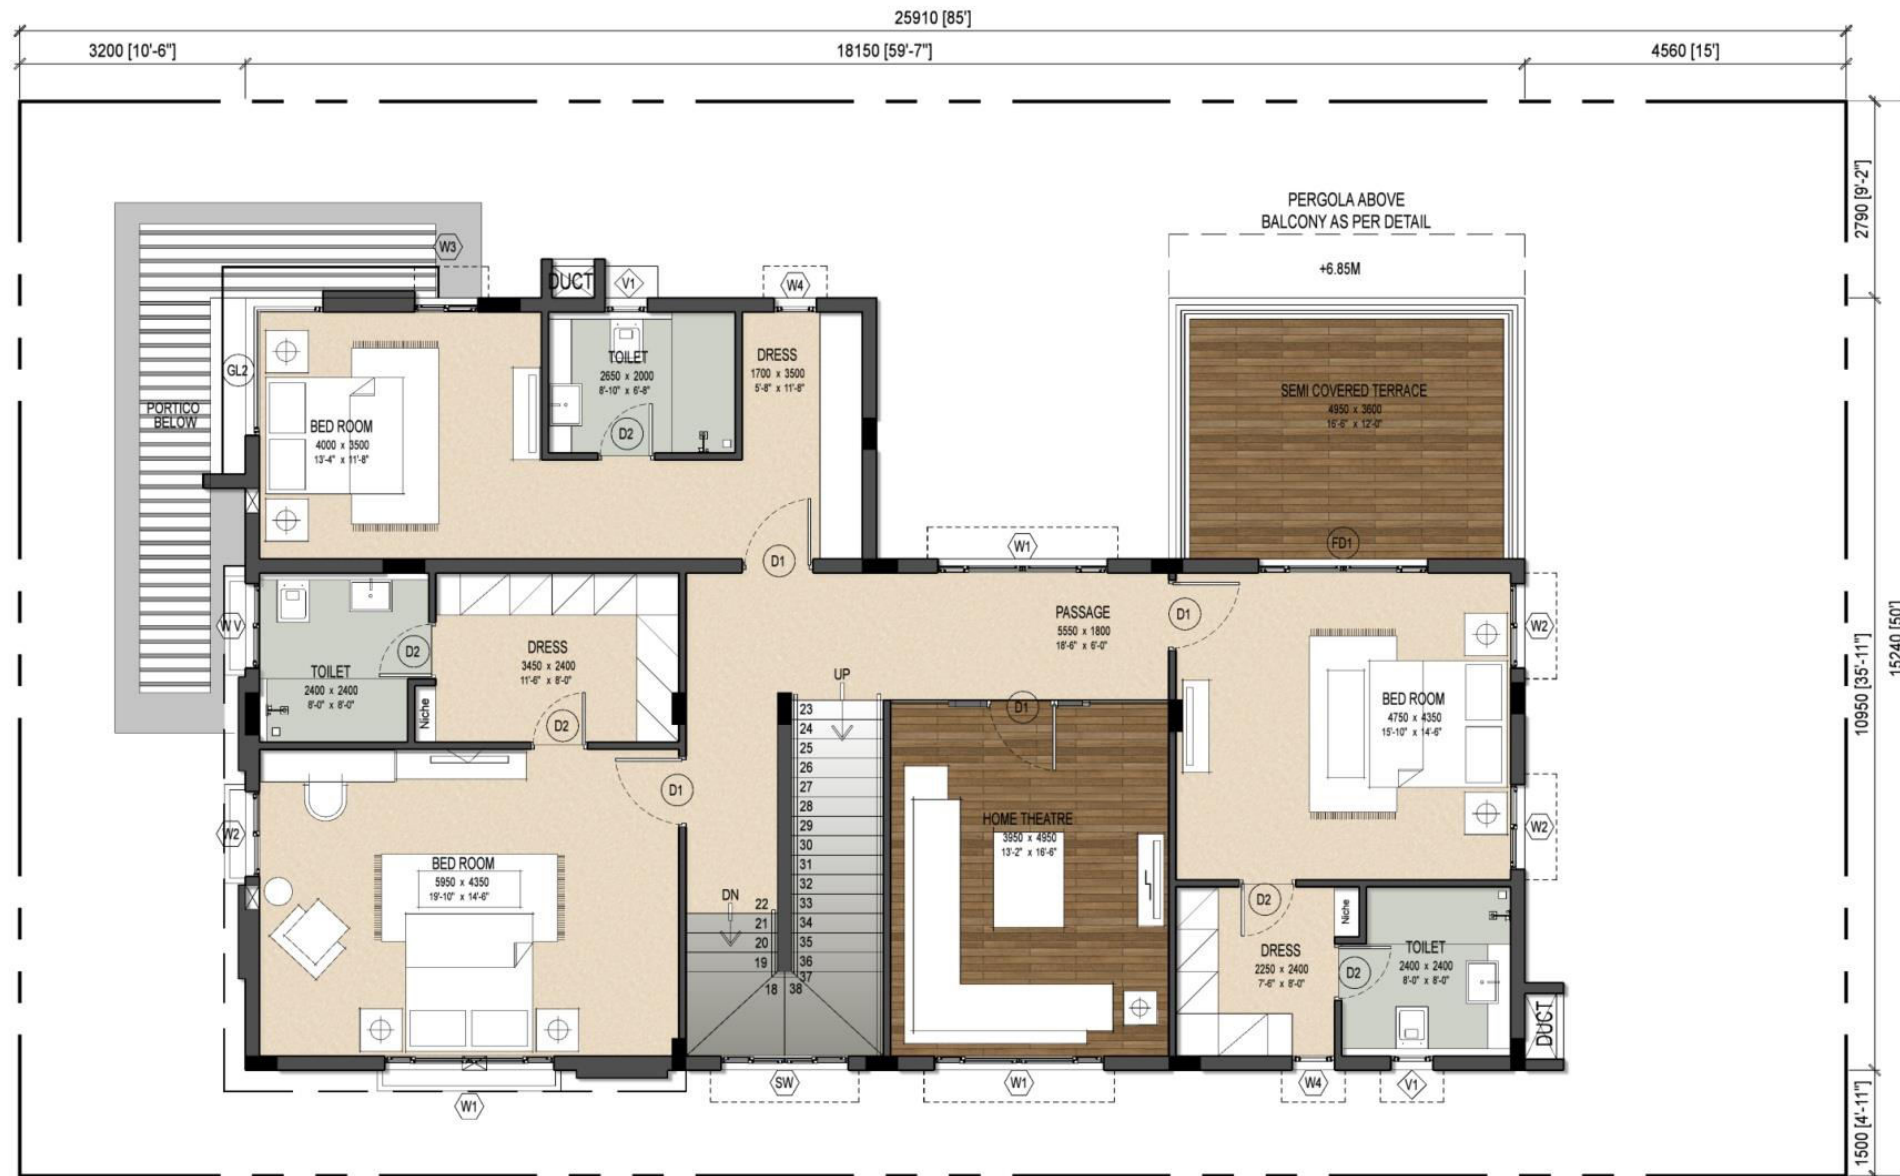

FIRST FLOOR PLAN.

** 100% of Portico, covered balconies is loaded.
Open Decks ,Terrace areas are excluded.

GROUND FLOOR: 1927.29 SFT
FIRST FLOOR : 1884.83 SFT
 TERRACE FLOOR : 184.28 SFT
TOTAL AREA : 3996.40 SFT

TERRACE FLOOR PLAN.

** 100% of Portico, covered balconies is loaded.
Open Decks ,Terrace areas are excluded.

GROUND FLOOR: 1927.29 SFT
FIRST FLOOR : 1884.83 SFT
TERRACE FLOOR : 184.28 SFT
TOTAL AREA : 3996.40 SFT

VILLA VIEW.

** 100% of Portico, covered balconies is loaded.
Open Decks ,Terrace areas are excluded.

GROUND FLOOR: 1965.56 SFT
FIRST FLOOR : 1882.68 SFT
TERRACE FLOOR : 184.17 SFT
TOTAL AREA : 4032.41 SFT

** 100% of Portico, covered balconies is loaded.
Open Decks ,Terrace areas are excluded.

GROUND FLOOR: 1965.56 SFT
FIRST FLOOR : 1882.68 SFT
 TERRACE FLOOR : 184.17 SFT
TOTAL AREA : 4032.41 SFT

TERRACE FLOOR PLAN .