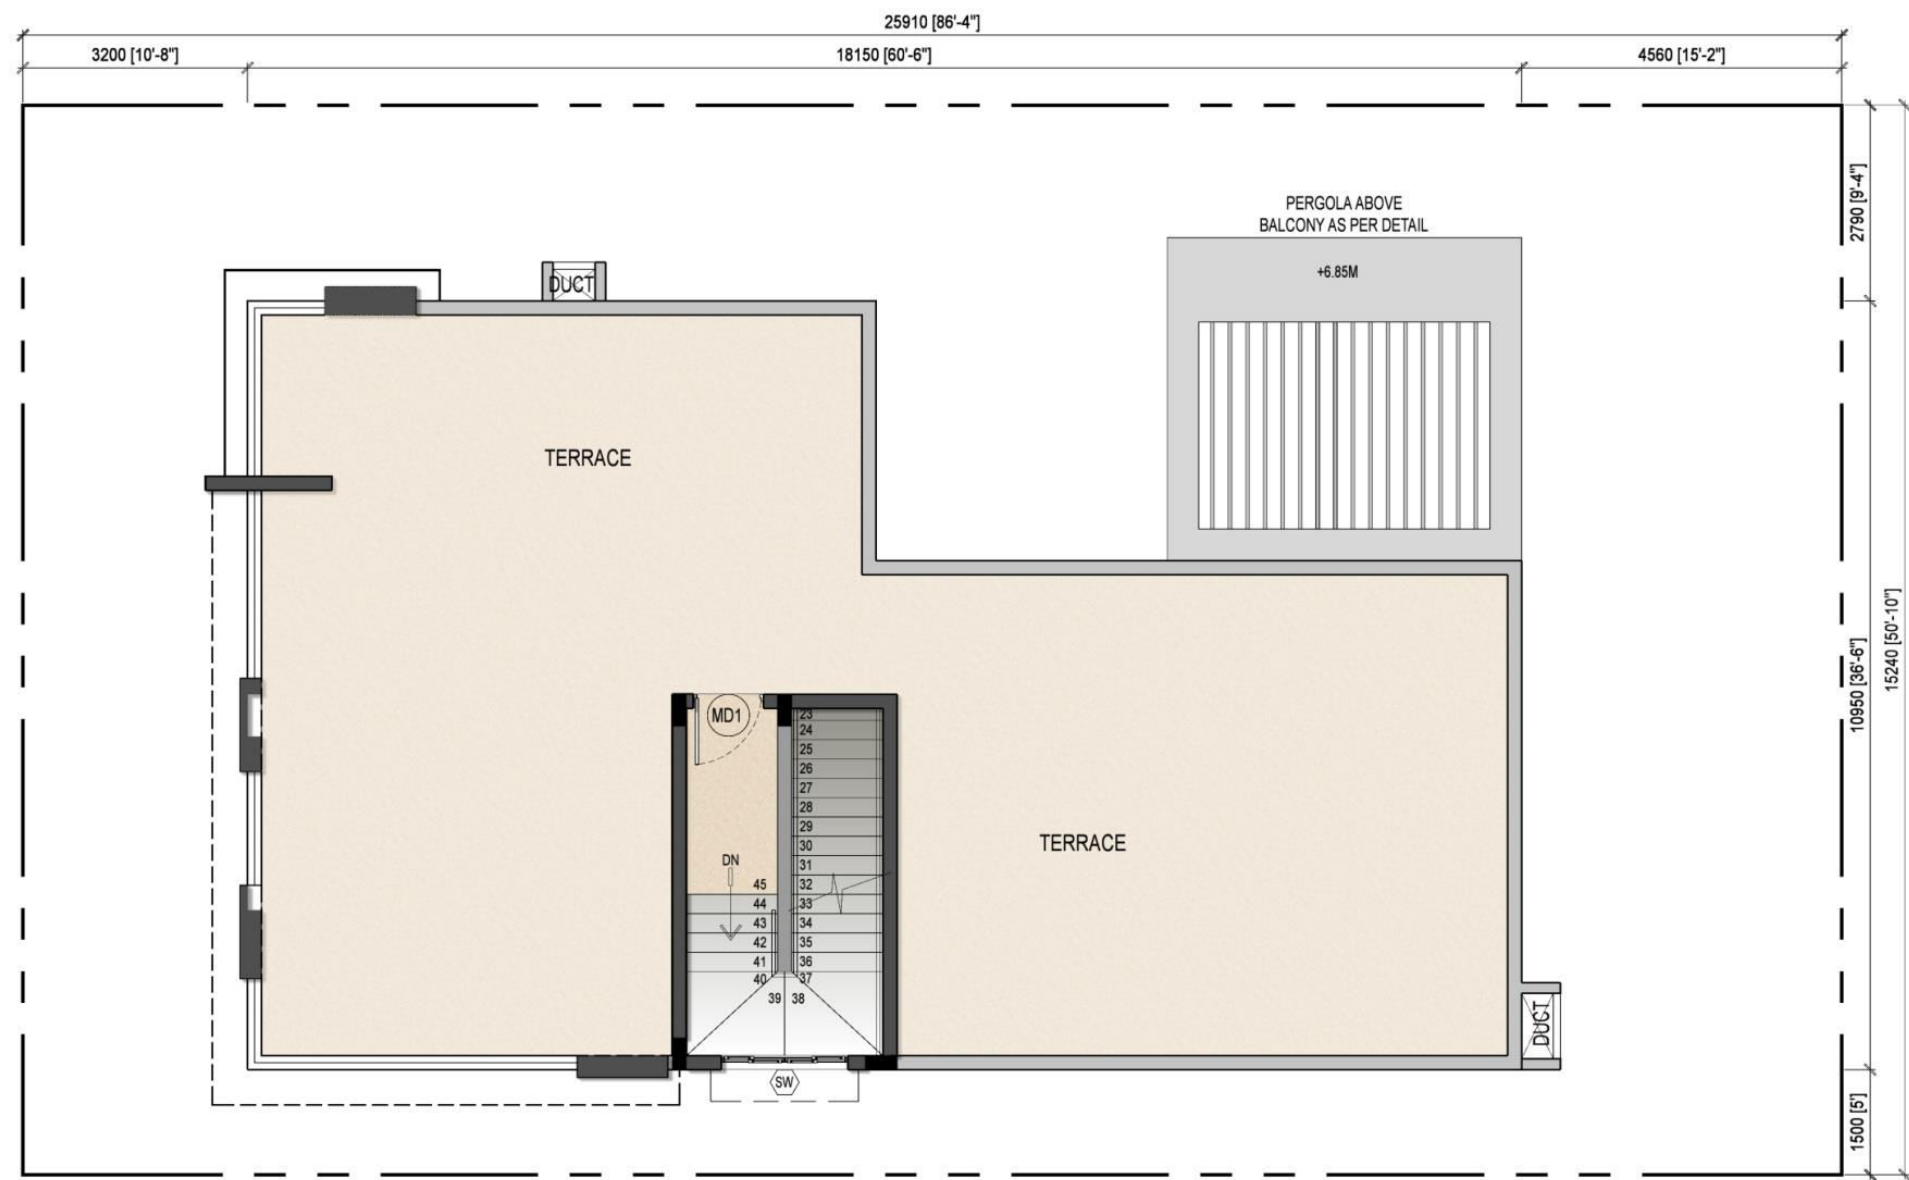

FIRST FLOOR PLAN.

** 100% of Portico, covered balconies is loaded.
Open Decks ,Terrace areas are excluded.

GROUND FLOOR: 1927.29 SFT
FIRST FLOOR : 1884.83 SFT
 TERRACE FLOOR : 184.28 SFT
TOTAL AREA : 3996.40 SFT

TERRACE FLOOR PLAN.

** 100% of Portico, covered balconies is loaded.
Open Decks ,Terrace areas are excluded.

GROUND FLOOR: 1927.29 SFT
FIRST FLOOR : 1884.83 SFT
TERRACE FLOOR : 184.28 SFT
TOTAL AREA : 3996.40 SFT

VILLA VIEW.

** 100% of Portico, covered balconies is loaded.
Open Decks ,Terrace areas are excluded.

GROUND FLOOR: 1965.56 SFT
FIRST FLOOR : 1882.68 SFT
TERRACE FLOOR : 184.17 SFT
TOTAL AREA : 4032.41 SFT

** 100% of Portico, covered balconies is loaded.
Open Decks ,Terrace areas are excluded.

GROUND FLOOR: 1965.56 SFT
FIRST FLOOR : 1882.68 SFT
 TERRACE FLOOR : 184.17 SFT
TOTAL AREA : 4032.41 SFT

TERRACE FLOOR PLAN .